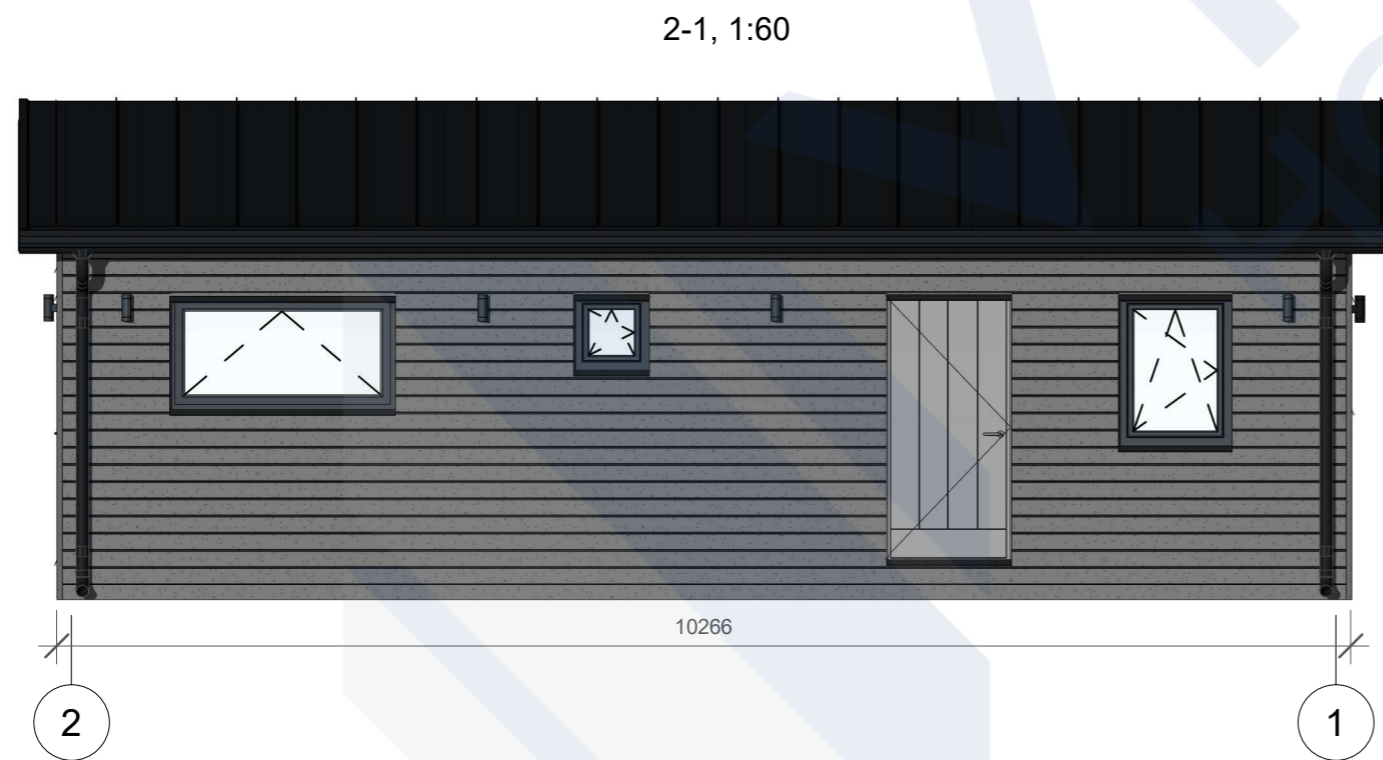

		Customer:		76 m2	
		Project:		Living House	
Developed	A. Zvejnieks	Module plan		Stage	Page
Date	13.10.2023			BP	AR-1
		Scale 1 : 50			

		Customer:		76 m ²	
		Project:		Living House	
Developed	A. Zvejnieks	Facades		Stage	Page
Date	13.10.2023			BP	AR-2
		Scale	1 : 60		

		Customer:		76 m2	
		Project:		Living House	
Developed	A. Zvejnieks	Visualization		Stage	Page
				BP	AR-3
Date		13.10.2023	Scale		

		Customer:		76 m2	
		Project:		Living House	
Developed	A. Zvejnieks	Indoor visualization		Stage	Page
Date	13.10.2023			BP	AR-4
		Scale			