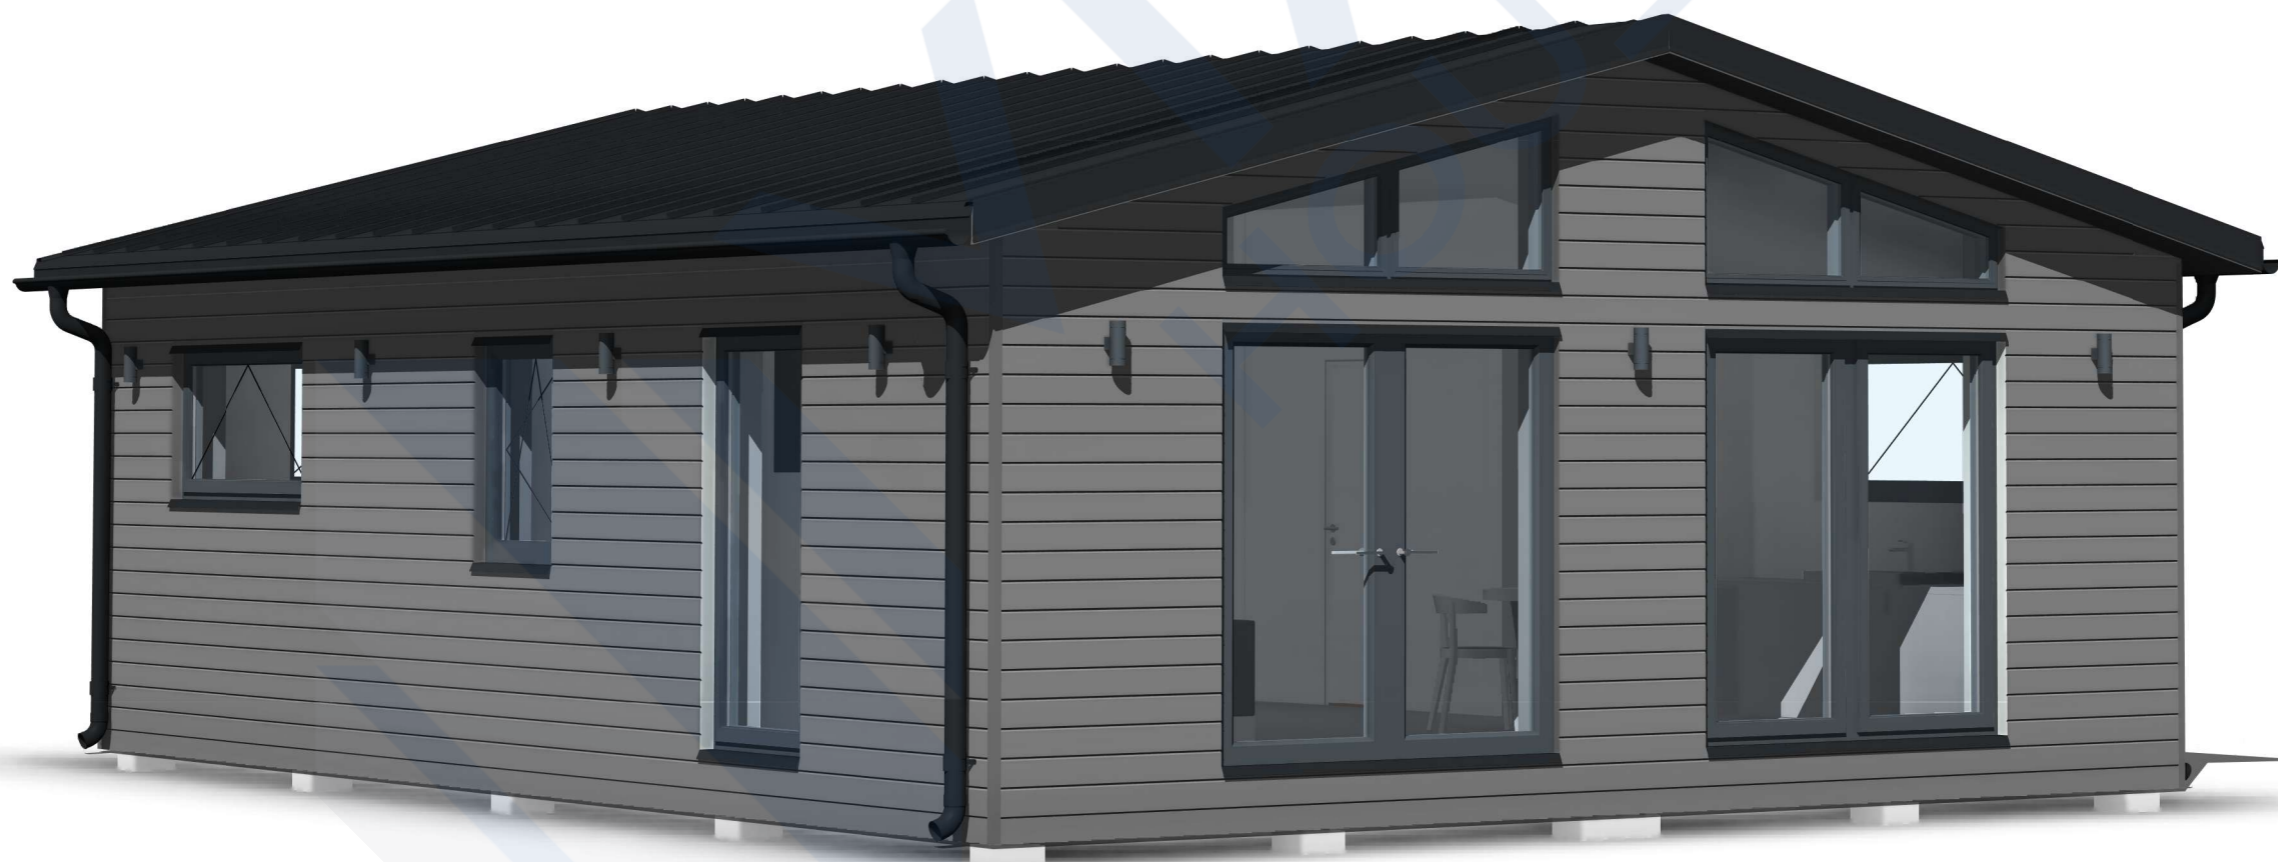

		Customer:		76 m2	
		Project:		Living House	
Developed	A. Zvejnieks	Module plan		Stage	Page
Date	13.10.2023			BP	AR-1
		Scale 1 : 50			

		Customer:		76 m ²	
		Project:		Living House	
Developed	A. Zvejnieks	Facades		Stage	Page
Date	13.10.2023			BP	AR-2
		Scale	1 : 60		

		Customer:		76 m2	
		Project:		Living House	
Developed	A. Zvejnieks	Visualization		Stage	Page
				BP	AR-3
Date		13.10.2023	Scale		

		Customer:		76 m2	
		Project:		Living House	
Developed	A. Zvejnieks	Indoor visualization		Stage	Page
Date	13.10.2023			BP	AR-4
		Scale			