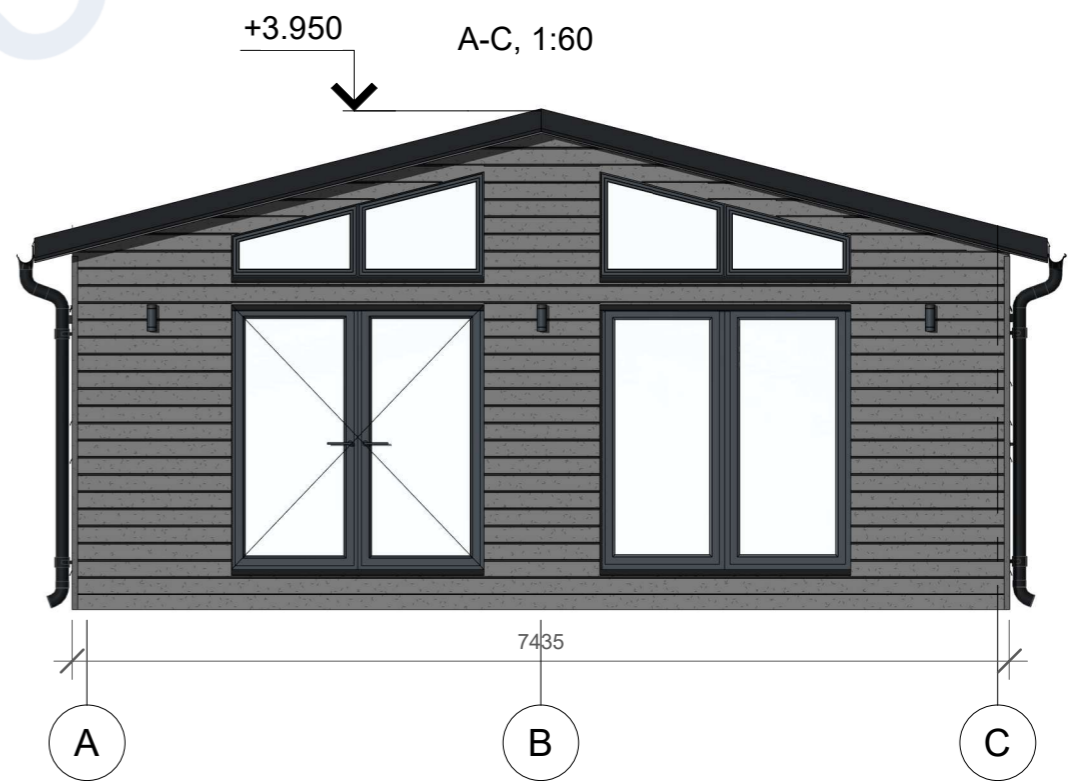

		Customer:		76 m2	
		Project:		Living House	
Developed	A. Zvejnieks	Module plan		Stage	Page
Date	13.10.2023			BP	AR-1
		Scale 1 : 50			

		Customer:		76 m ²	
		Project:		Living House	
Developed	A. Zvejnieks	Facades		Stage	Page
Date	13.10.2023			BP	AR-2
		Scale	1 : 60		

		Customer:		76 m2	
		Project:		Living House	
Developed	A. Zvejnieks	Visualization		Stage	Page
				BP	AR-3
Date		13.10.2023	Scale		

		Customer:		76 m2	
		Project:		Living House	
Developed	A. Zvejnieks	Indoor visualization		Stage	Page
Date	13.10.2023			BP	AR-4
		Scale			