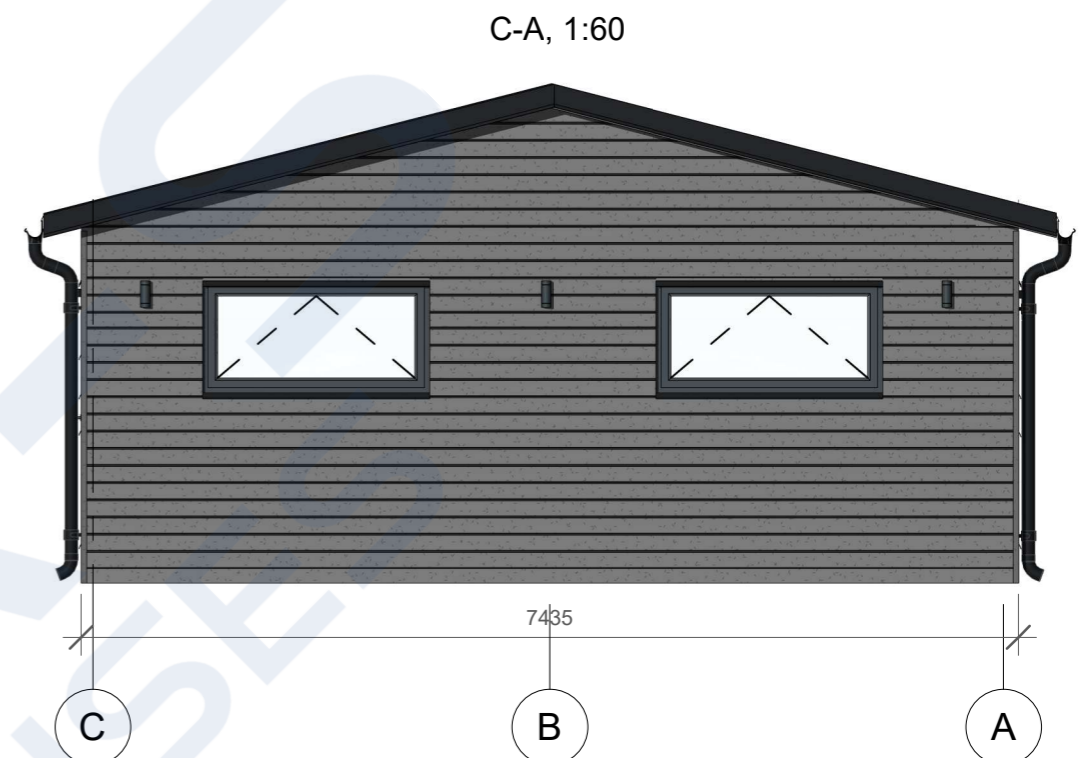

		Customer:		76 m2	
		Project:		Living House	
Developed	A. Zvejnieks	Module plan		Stage	Page
Date	13.10.2023			BP	AR-1
		Scale 1 : 50			

		Customer:		76 m ²	
		Project:		Living House	
Developed	A. Zvejnieks	Facades		Stage	Page
Date	13.10.2023			BP	AR-2
		Scale	1 : 60		

		Customer:		76 m2	
		Project:		Living House	
Developed	A. Zvejnieks	Visualization		Stage	Page
				BP	AR-3
Date		13.10.2023	Scale		

		Customer:		76 m2	
		Project:		Living House	
Developed	A. Zvejnieks	Indoor visualization		Stage	Page
Date	13.10.2023			BP	AR-4
		Scale			