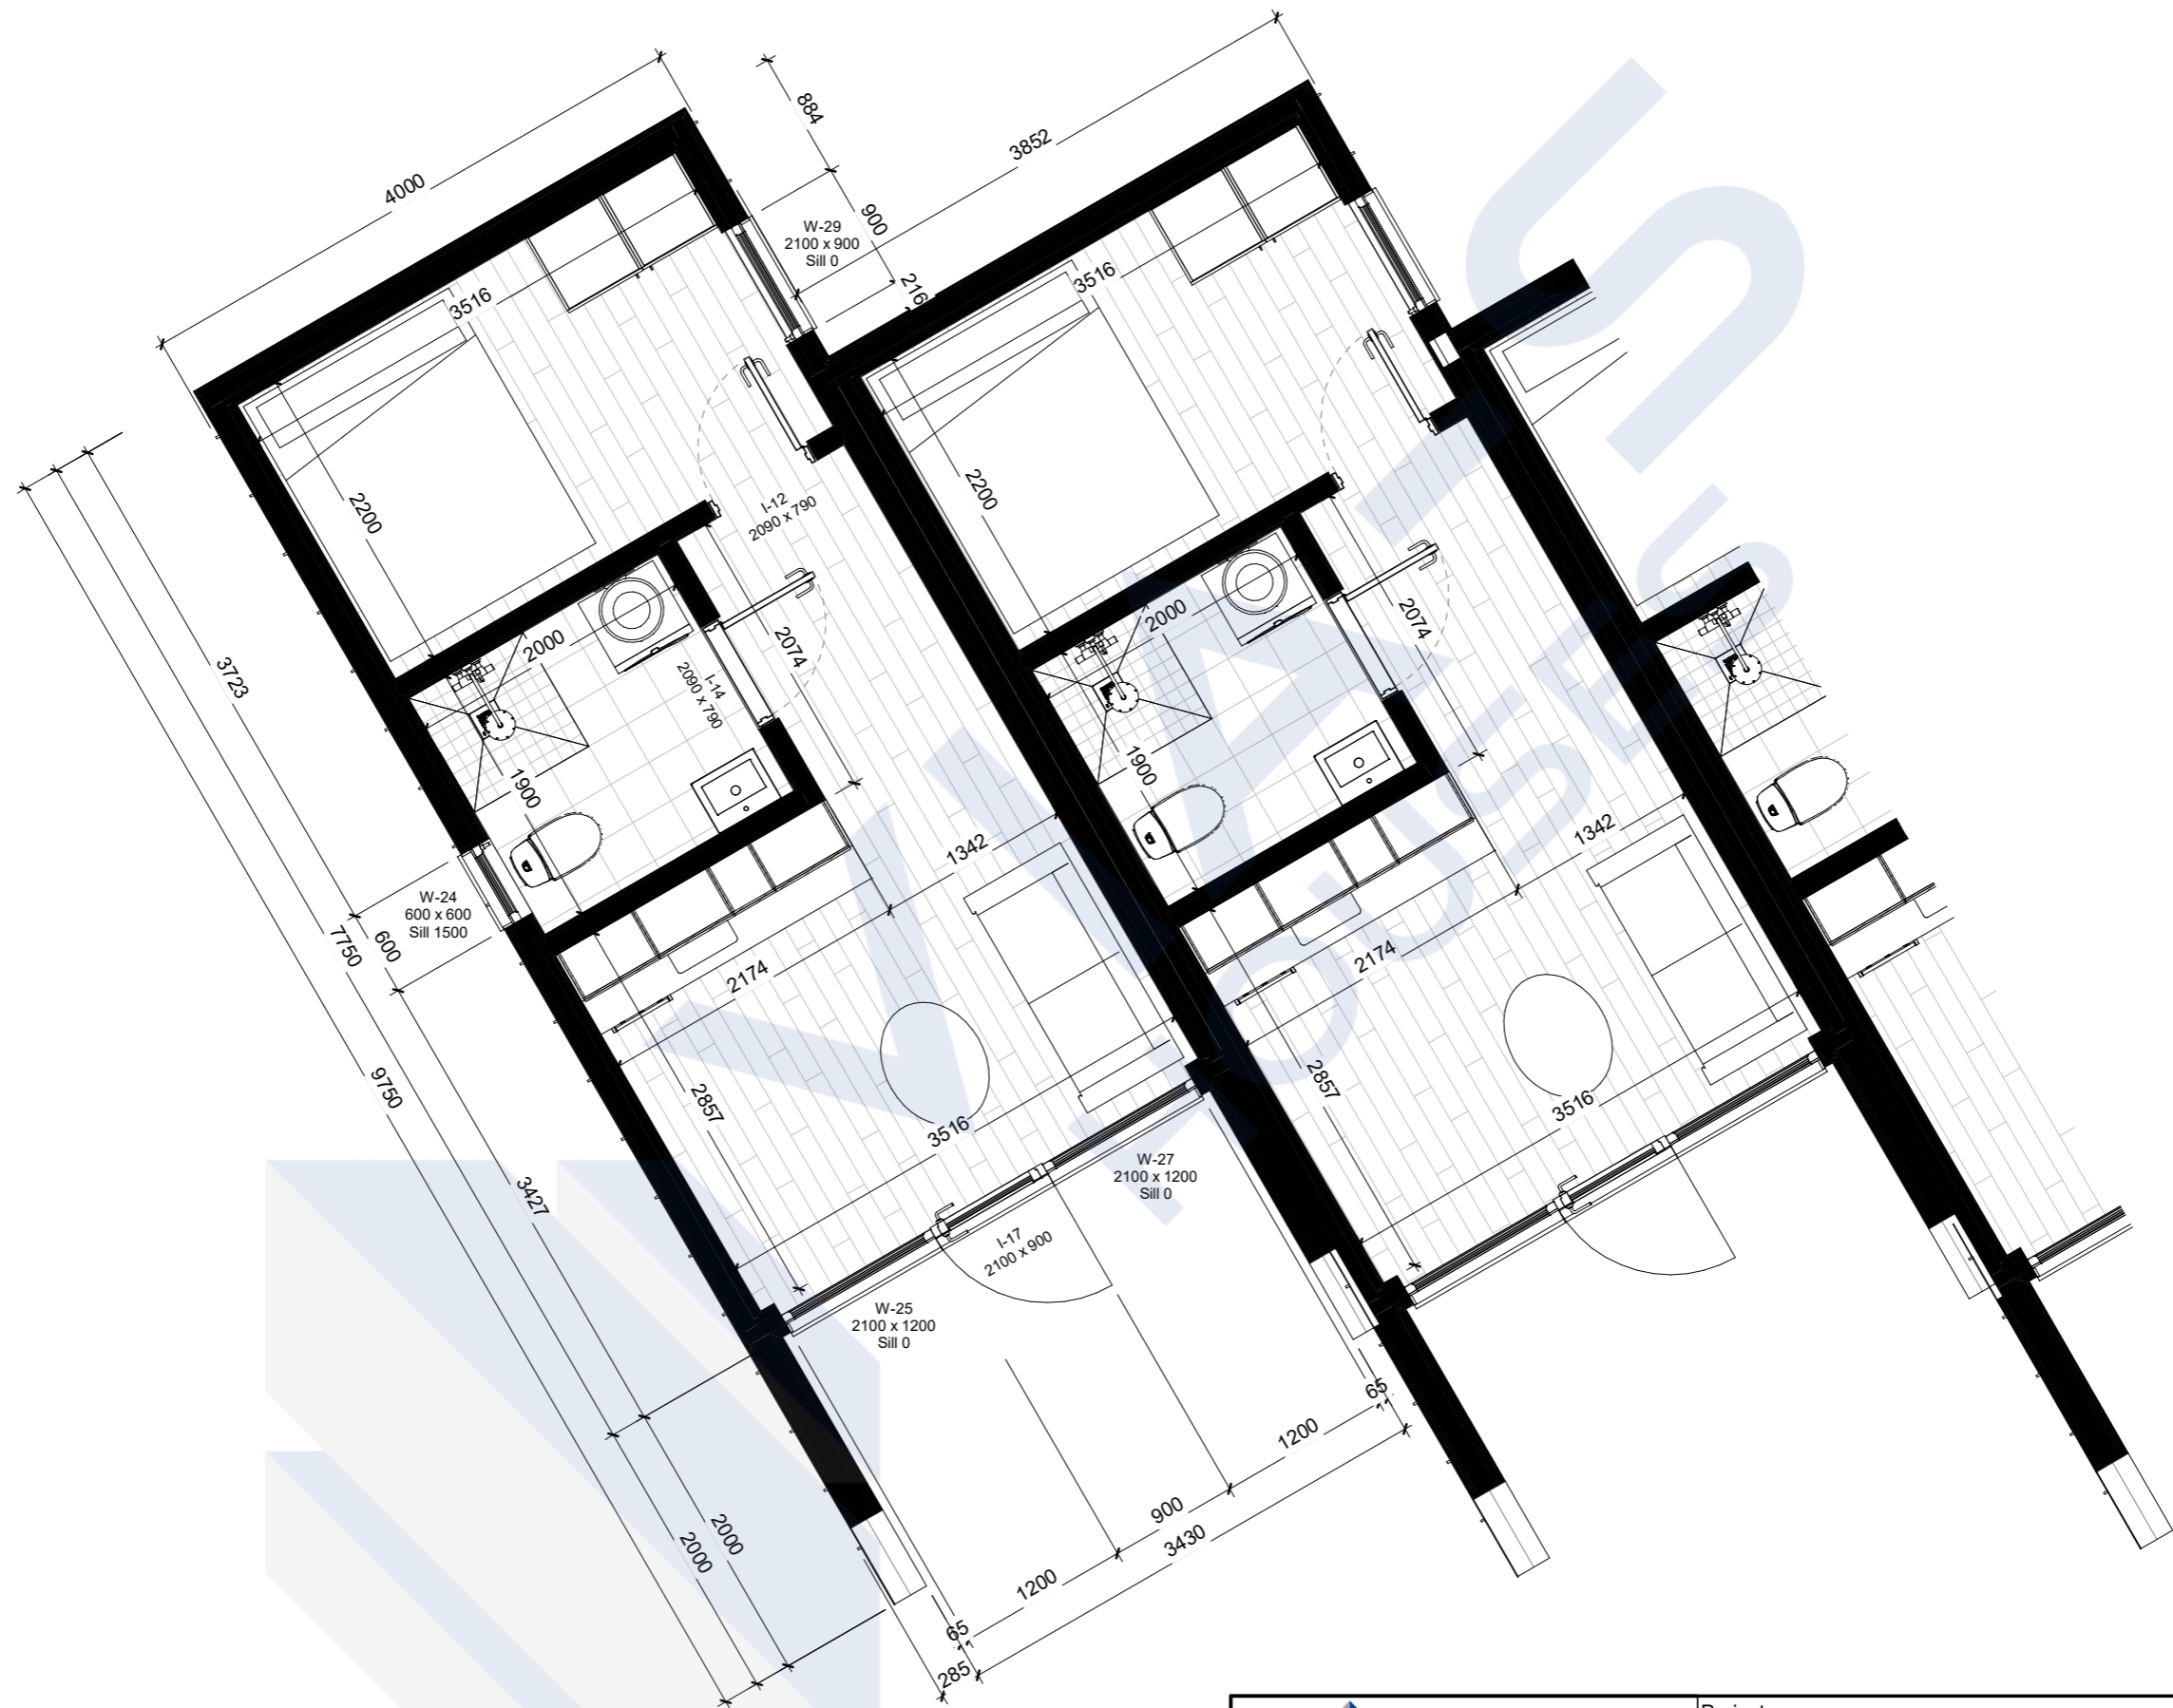

				Project:		228 m2
						-
Developed	Elands Lauva		27.09.2022	Module Plan	Stage	Page
					BP	AR-02
Plot data			03.10.2022	Scale 1 : 100		

		Project:		228 m2	
				-	
Developed	Elands Lauva	27.09.2022	Detailed Module Plan	Stage	Page
Plot data		03.10.2022		Scale 1 : 50	BP

		Project:		228 m <sup>2</sup>	
				-	
Developed	Elands Lauva	27.09.2022	Cross-Section 1-1	Stage	Page
				BP	AR-07
Plot data		03.10.2022	Scale 1 : 60		

				Project:		228 m2
						-
Developed	Elands Lauva	27.09.2022	3D	Stage	Page	
				BP	AR-17	
Plot data		03.10.2022	Scale			