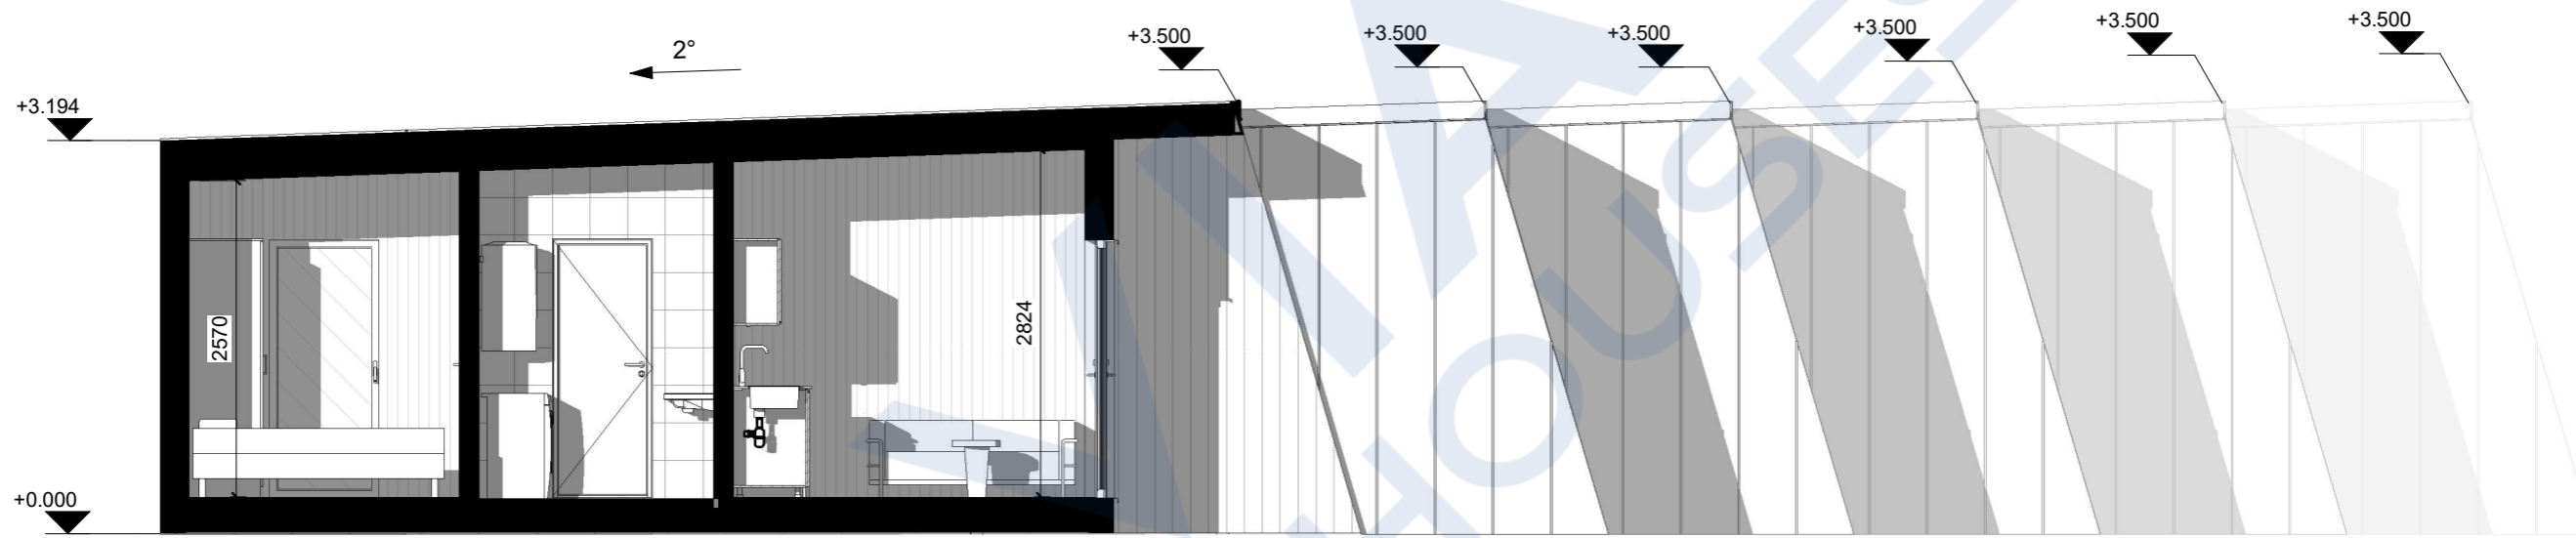

				Project:		228 m2
						-
Developed	Elands Lauva		27.09.2022	Module Plan	Stage	Page
					BP	AR-02
Plot data			03.10.2022	Scale 1 : 100		

		Project:		228 m2	
				-	
Developed	Elands Lauva	27.09.2022	Detailed Module Plan	Stage	Page
Plot data		03.10.2022		Scale 1 : 50	BP

		Project:		228 m <sup>2</sup>	
				-	
Developed	Elands Lauva	27.09.2022	Cross-Section 1-1	Stage	Page
				BP	AR-07
Plot data		03.10.2022	Scale 1 : 60		

				Project:		228 m2
						-
Developed	Elands Lauva	27.09.2022	3D	Stage	Page	
				BP	AR-17	
Plot data		03.10.2022	Scale			