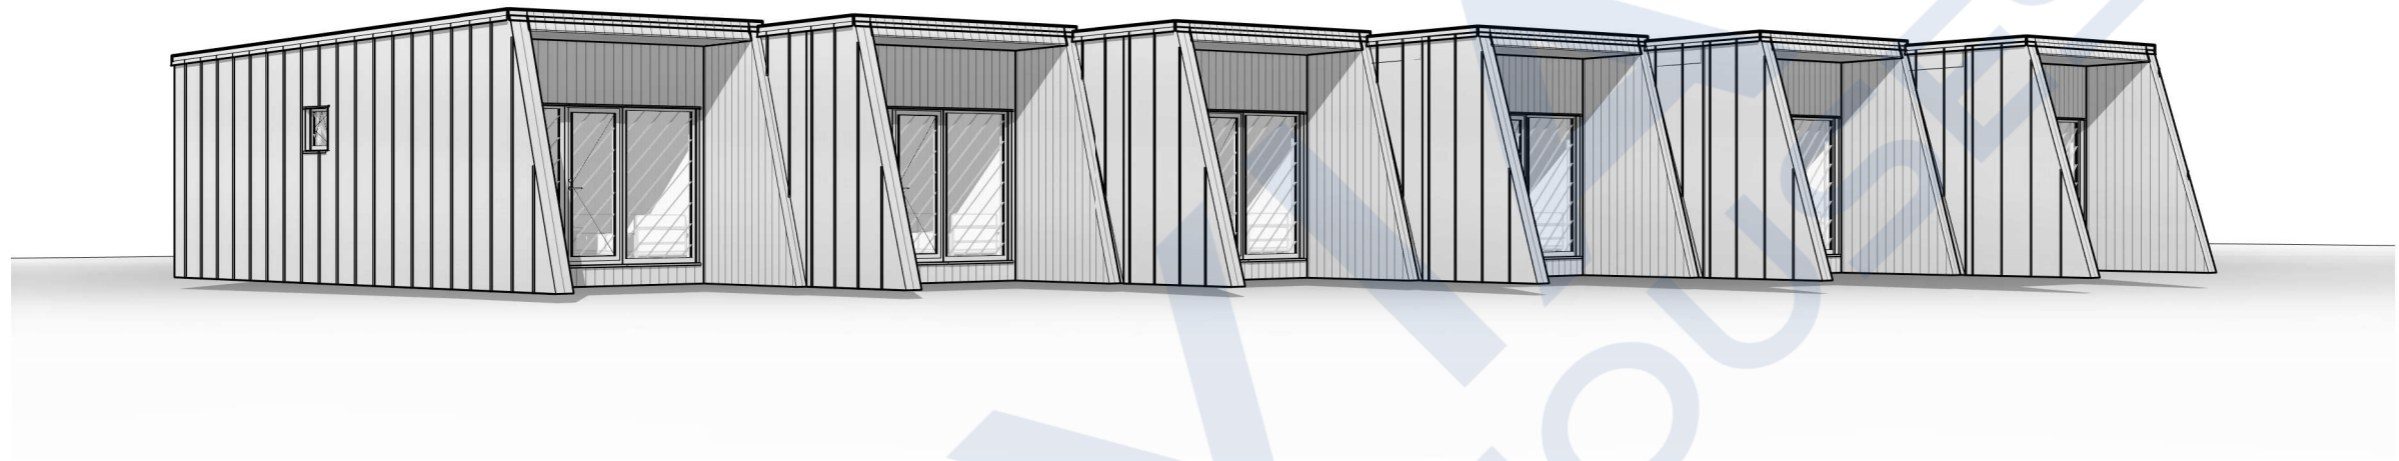

				Project:		228 m2
						-
Developed	Elands Lauva		27.09.2022	Module Plan	Stage	Page
					BP	AR-02
Plot data			03.10.2022	Scale 1 : 100		

		Project:		228 m2	
				-	
Developed	Elands Lauva	27.09.2022	Detailed Module Plan	Stage	Page
Plot data		03.10.2022		Scale 1 : 50	BP

		Project:		228 m <sup>2</sup>	
				-	
Developed	Elands Lauva	27.09.2022	Cross-Section 1-1	Stage	Page
				BP	AR-07
Plot data		03.10.2022	Scale 1 : 60		

				Project:		228 m2
						-
Developed	Elands Lauva	27.09.2022	3D	Stage	Page	
				BP	AR-17	
Plot data		03.10.2022	Scale			