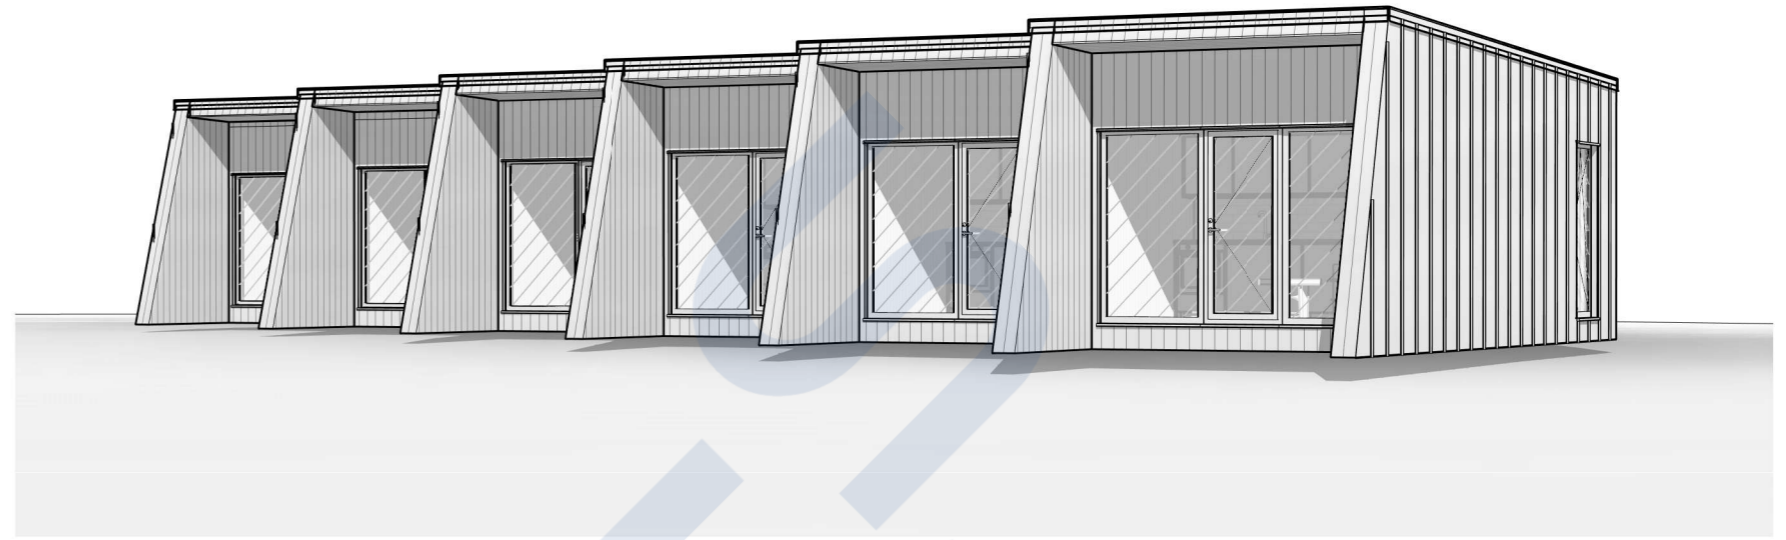

				Project:		228 m2
						-
Developed	Elands Lauva		27.09.2022	Module Plan	Stage	Page
					BP	AR-02
Plot data			03.10.2022	Scale 1 : 100		

		Project:		228 m2	
				-	
Developed	Elands Lauva	27.09.2022	Detailed Module Plan	Stage	Page
Plot data		03.10.2022		Scale 1 : 50	BP

		Project:		228 m <sup>2</sup>	
				-	
Developed	Elands Lauva	27.09.2022	Cross-Section 1-1	Stage	Page
				BP	AR-07
Plot data		03.10.2022	Scale 1 : 60		

				Project:		228 m2
						-
Developed	Elands Lauva	27.09.2022	3D	Stage	Page	
				BP	AR-17	
Plot data		03.10.2022	Scale			